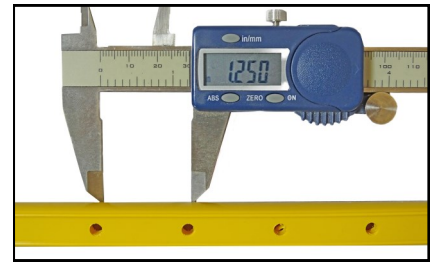

## DRIVER PAD (ALR) & CHAIN

- ⇒ Extruded virgin 85A polyurethane for longer life
- ⇒ Precision hole spacing & alignment ensuring easy installation
- ⇒ 100% guaranteed to meet or exceed OEM specifications
- ⇒ Extensively tested under the toughest operating conditions
- ⇒ Profile shape designed to match OEM specifications
- ⇒ Manufactured under ISO standards
- ⇒ In stock for immediate delivery

AG CHAIN RC50 W/EXTENDED PIN (SC1202250)

**Precision hole spacing & alignment ensure easy installation**

**Profile design matches the OEM spec**

**AG CHAIN RC50 W/  
EXTENDED PIN (SC1202250)**

**German engineered for precision performance & extended life**