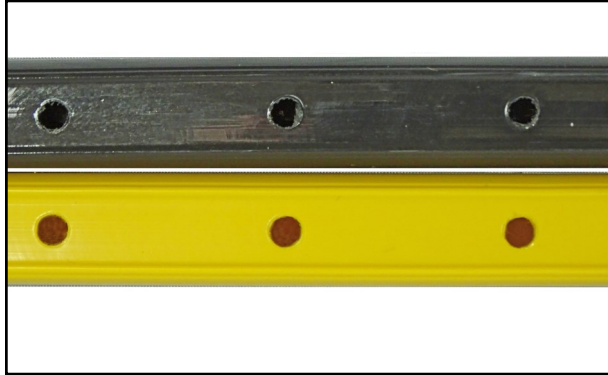

## DRIVER PAD (ALR) & CHAIN

- ⇒ Extruded virgin 85A polyurethane for longer life
- ⇒ Precision hole spacing & alignment ensuring easy installation
- ⇒ 100% guaranteed to meet or exceed OEM specifications
- ⇒ Extensively tested under the toughest operating conditions
- ⇒ Profile shape designed to match OEM specifications
- ⇒ Manufactured under ISO standards
- ⇒ In stock for immediate delivery

AG CHAIN RC50 W/EXTENDED PIN (SC1202250)

**Precision hole spacing & alignment ensure easy installation**

**Profile design matches the OEM spec**

**AG CHAIN RC50 W/  
EXTENDED PIN (SC1202250)**

**German engineered for precision performance & extended life**