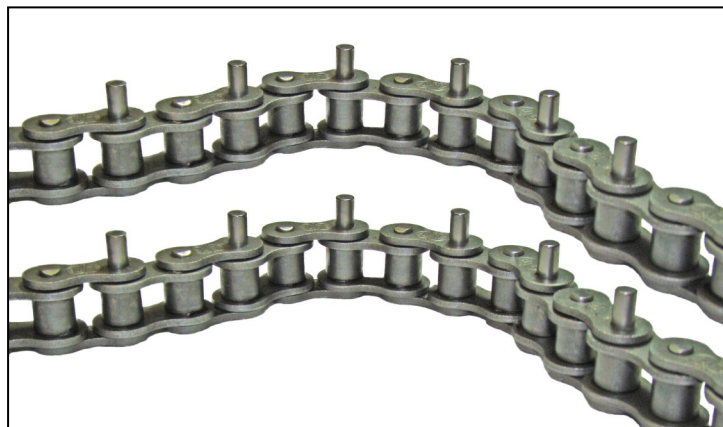

## DRIVER PAD (ALR) & CHAIN

- ⇒ Extruded virgin 85A polyurethane for longer life
- ⇒ Precision hole spacing & alignment ensuring easy installation
- ⇒ 100% guaranteed to meet or exceed OEM specifications
- ⇒ Extensively tested under the toughest operating conditions
- ⇒ Profile shape designed to match OEM specifications
- ⇒ Manufactured under ISO standards
- ⇒ In stock for immediate delivery

AG CHAIN RC50 W/EXTENDED PIN (SC1202250)

**Precision hole spacing & alignment ensure easy installation**

**Profile design matches the OEM spec**

**AG CHAIN RC50 W/  
EXTENDED PIN (SC1202250)**

**German engineered for precision performance & extended life**