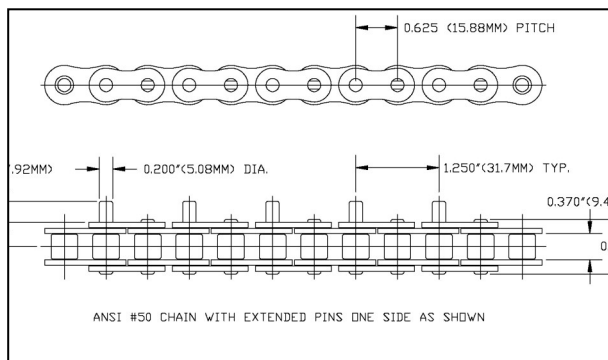

## DRIVER PAD (ALR) & CHAIN

- ⇒ Extruded virgin 85A polyurethane for longer life
- ⇒ Precision hole spacing & alignment ensuring easy installation
- ⇒ 100% guaranteed to meet or exceed OEM specifications
- ⇒ Extensively tested under the toughest operating conditions
- ⇒ Profile shape designed to match OEM specifications
- ⇒ Manufactured under ISO standards
- ⇒ In stock for immediate delivery

AG CHAIN RC50 W/EXTENDED PIN (SC1202250)

**Precision hole spacing & alignment ensure easy installation**

**Profile design matches the OEM spec**

**AG CHAIN RC50 W/  
EXTENDED PIN (SC1202250)**

**German engineered for precision performance & extended life**