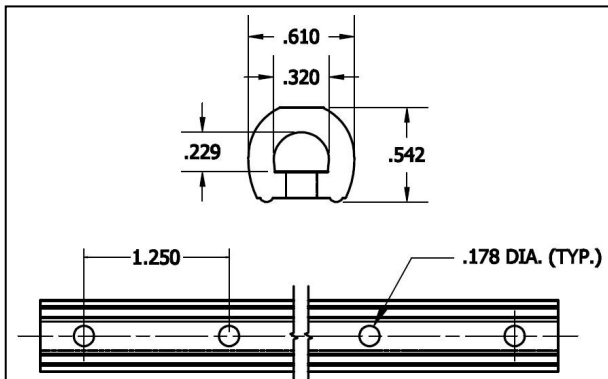

## DRIVER PAD (ALR) & CHAIN

- ⇒ Extruded virgin 85A polyurethane for longer life
- ⇒ Precision hole spacing & alignment ensuring easy installation
- ⇒ 100% guaranteed to meet or exceed OEM specifications
- ⇒ Extensively tested under the toughest operating conditions
- ⇒ Profile shape designed to match OEM specifications
- ⇒ Manufactured under ISO standards
- ⇒ In stock for immediate delivery

AG CHAIN RC50 W/EXTENDED PIN (SC1202250)

**Precision hole spacing & alignment ensure easy installation**

**Profile design matches the OEM spec**

**AG CHAIN RC50 W/  
EXTENDED PIN (SC1202250)**

**German engineered for precision performance & extended life**