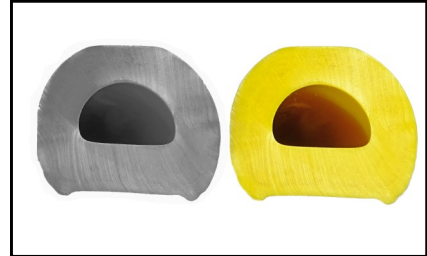

## DRIVER PAD (ALR) & CHAIN

- ⇒ Extruded virgin 85A polyurethane for longer life
- ⇒ Precision hole spacing & alignment ensuring easy installation
- ⇒ 100% guaranteed to meet or exceed OEM specifications
- ⇒ Extensively tested under the toughest operating conditions
- ⇒ Profile shape designed to match OEM specifications
- ⇒ Manufactured under ISO standards
- ⇒ In stock for immediate delivery

AG CHAIN RC50 W/EXTENDED PIN (SC1202250)

**Precision hole spacing & alignment ensure easy installation**

**Profile design matches the OEM spec**

**AG CHAIN RC50 W/  
EXTENDED PIN (SC1202250)**

**German engineered for precision performance & extended life**